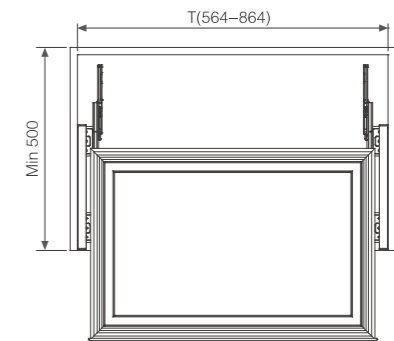

CLOTHES
STORAGE BASKET
星悦·衣物收纳篮

CLOTHES STORAGE BASKET

星悦·衣物收纳篮

一季衣物 一篮收纳
Every season one basket

加厚的铝合金框架搭配定制的高级制皮工艺，匠心工艺，让精工与美学流淌生活方寸间，超强的承重，增加30%的收纳空间，让您的家居收纳更加齐整。

Thickened aluminum alloy frame with custom-made advanced leather technology, craftsmanship, let Seiko and aesthetics flow between life, super load-bearing, increased by 30% storage space, let your home storage more tidy.

星悦衣物收纳篮
CLOTHES STORAGE BASKET

型号 Model	适用柜体 Suitable cabinet	宽x深x高 WidthxDepthxHeight	颜色 Color
CSI-600	600mm	564x473x202mm	星巴咖+高级棕
CSI-700	700mm	664x473x202mm	星巴咖+高级棕
CSI-800	800mm	764x473x202mm	星巴咖+高级棕
CSI-900	900mm	864x473x202mm	星巴咖+高级棕

产品特点 CHARACTERISTICS

星巴咖和高级棕的结合，精制工艺精致您的生活；
 高端优质皮革、手工缝制，篮体加宽加深，收纳加倍；
 优质镁铝合金，全新设计框架极简轻奢；
 表面精细强化处理，极具质感，时尚美观；
 搭配星徽高端阻尼滑轨，推拉柔顺静音，安装快捷。

The combination of dark brown and light brown, refined workmanship and make your life better;
 High-quality leather, hand-stitched, basket widening and deepening, more space of collection;
 High-quality magnesium aluminum alloy, the new design of frame is minimal luxury;
 Good surface reinforcement treatment, extremely textured, stylish and beautiful;
 With SACA good quality soft-closing slide, push and pull smoothly and no noise, quickly installation